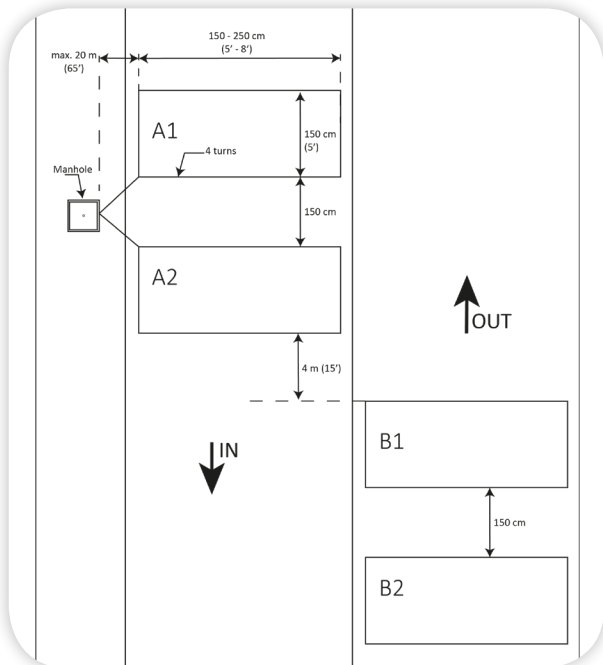

MULTI CARS/BUSES

Two-Loop System

Roads less than 4 m (15') wide

Manhole

Four-Loop System

Roads more than 4 m (15') wide

Europe | Worldwide
 4 rue Charles Bourseul | 22300 Lannion | France
 +33 2 96 48 48 81