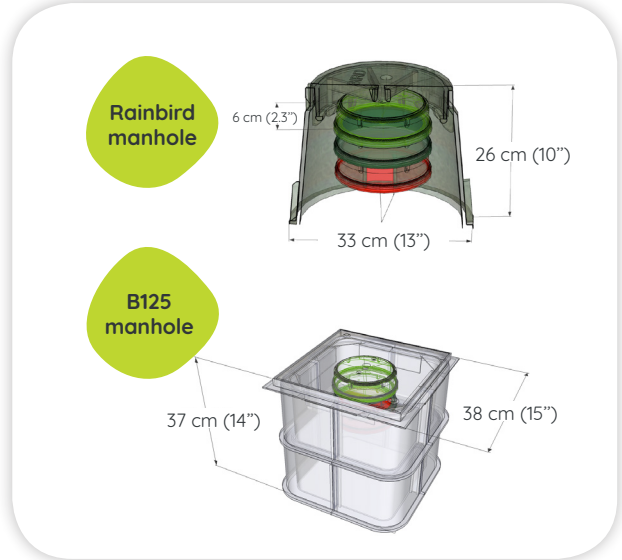

MULTI CARS/BUSES

Two-Loop System

Roads less than 4 m (15') wide

Manhole

Four-Loop System

Roads more than 4 m (15') wide

Europe | Worldwide
 4 rue Charles Bourseul | 22300 Lannion | France
 +33 2 96 48 48 81