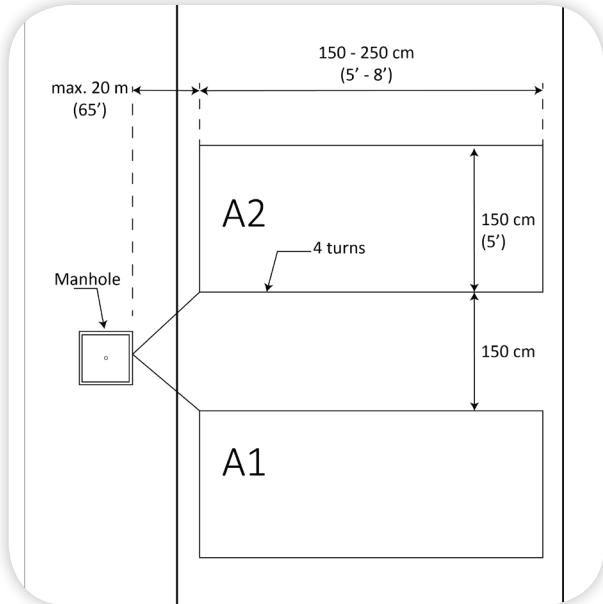

MULTI CARS/BUSES

Two-Loop System

Roads less than 4 m (15') wide

Manhole

Four-Loop System

Roads more than 4 m (15') wide

Europe | Worldwide
 4 rue Charles Bourseul | 22300 Lannion | France
 +33 2 96 48 48 81